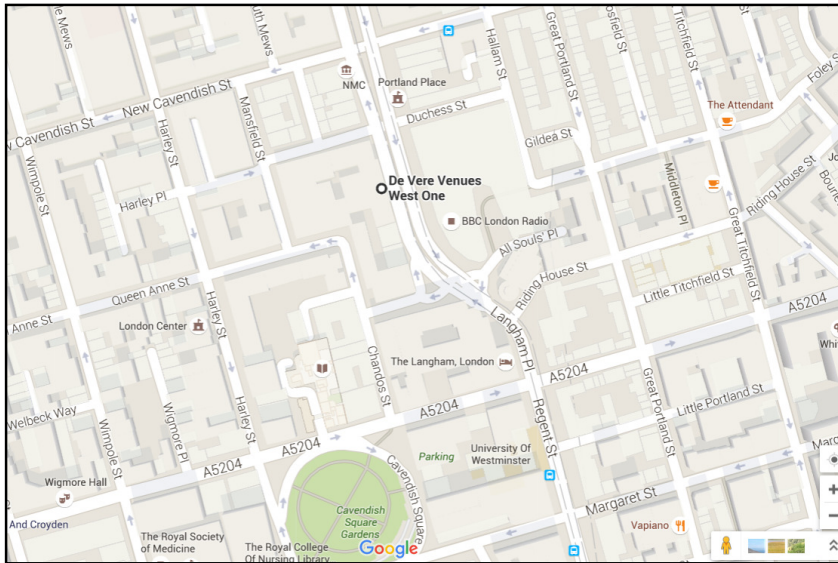

# Tutorial Venue Map

**De Vere Venues West One**  
9-10 Portland Place  
W1B 1PR  
London  
Tel: 020 7034 9701

**By Train**

**Arrive at London Waterloo:**

Take the Bakerloo underground Line northbound to Oxford Circus tube station. Exit 1 or 4  
Walk north up Regent Street, this then becomes Langham Place and then Portland Place.  
Entrance to West One is on your left.

**Arrive at London Victoria:**

Take the Victoria Line northbound to Oxford Circus tube station. Exit 1 or 4  
Walk north up Regent Street, this then becomes Langham Place and then Portland Place.  
Entrance to West One is on your left.

**Arrive at Paddington:**

Take the Bakerloo Line eastbound direct to Oxford Circus. Then follow the instructions as above.

**Arrive at Euston:**

Take the Victoria Line Southbound direct to Oxford Circus. Then follow the instructions as above